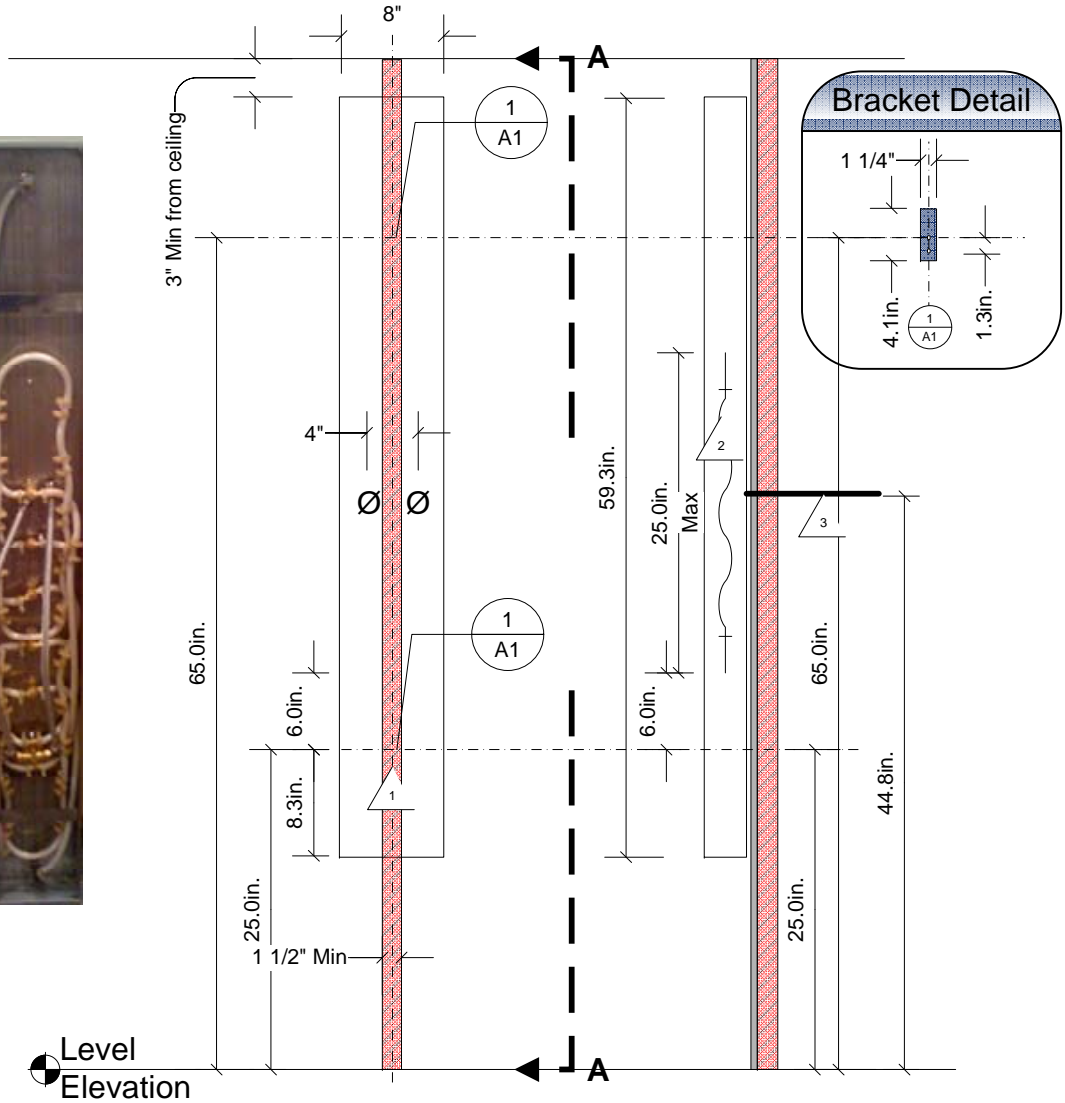

# Series 2500

## Rough in Dimension's

Shower MASSAGE PANELS

lafairetradinggroup.com

626 291 2058 PHONE 281 754 4598 FAX

**Notes:**

- 1: Min 1 1/2" Stud floor to ceiling
  - 2: 1/2" NPT Female Flexible Hose
  - 3: Stub 1/2" Female NPT for Rough for Hot/ Cold line, flush with finish tile /wall
- Subject to change without notice