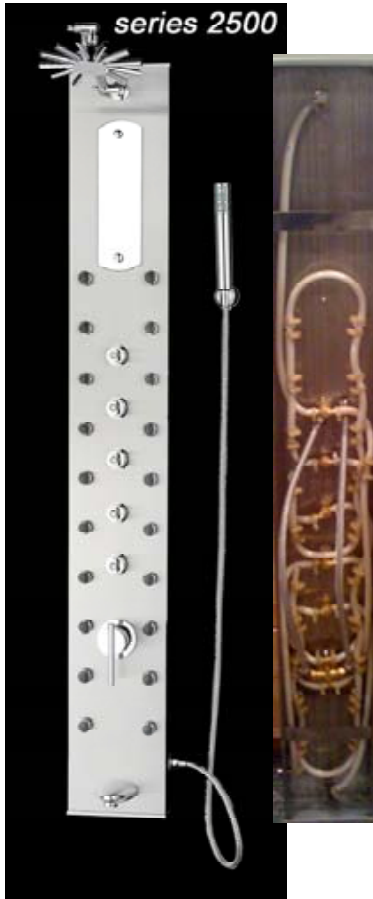

# Series 2500

## Rough in Dimension's

Shower MASSAGE PANELS

lafairetradinggroup.com

626 291 2058 PHONE 281 754 4598 FAX

**Notes:**

- 1: Min 1 1/2" Stud floor to ceiling
  - 2: 1/2" NPT Female Flexible Hose
  - 3: Stub 1/2" Female NPT for Rough for Hot/ Cold line, flush with finish tile /wall
- Subject to change without notice